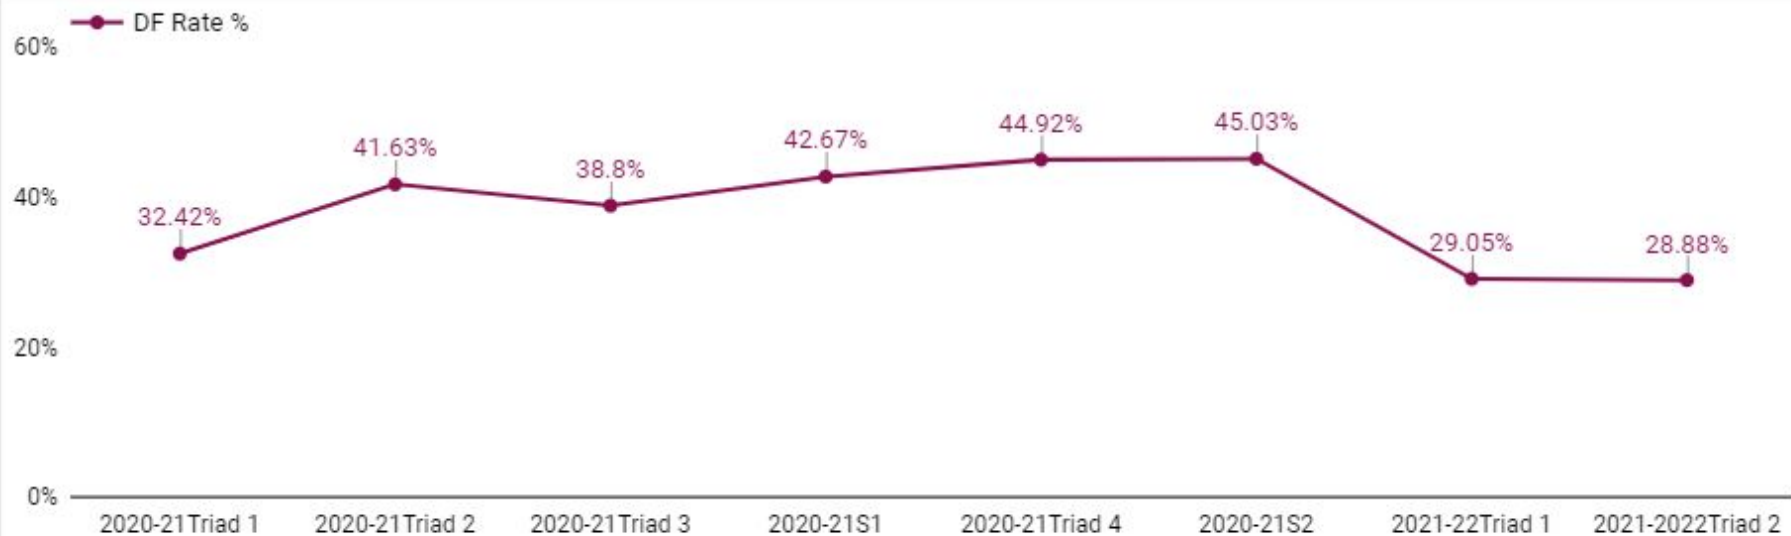

[What This Means ?](#)

7 day Testing Positivity Rate on Nov 11, 2020:

5.6%

7 day Testing Positivity rate on Nov 29, 2020:

8.1%

Covid 19 Updates Gladstone

During the month of November so far:

190 tests administered

1 positive case identified with an off campus test

0 cases of transmission

Unvaccinated winter athletes and employees testing weekly

Remember to get a flu shot!

Grade Trends 20-21 to 21-22 (9th graders)

Breakdown of DF Rate % by Semester

Grade Trends 20-21 to 21-22 (10th graders)

Breakdown of DF Rate % by Semester

Grade Trends 20-21 to 21-22 (11th graders)

Breakdown of DF Rate % by Semester

Grade Trends 20-21 to 21-22 (12th graders)

Breakdown of DF Rate % by Semester