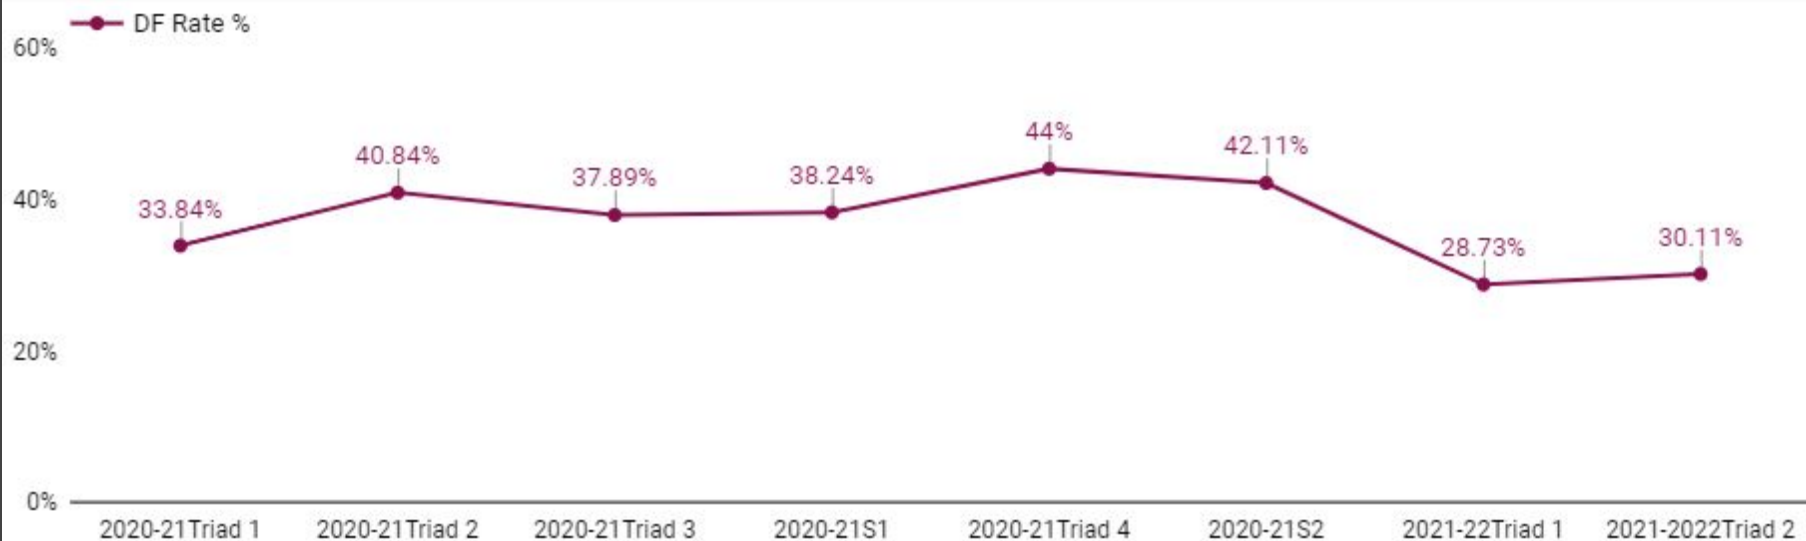

[What This Means ?](#)

7 day Testing Positivity Rate on Nov 11, 2020:

5.6%

7 day Testing Positivity rate on Nov 29, 2020:

8.1%

Covid 19 Updates Gladstone

During the month of November so far:

190 tests administered

1 positive case identified with an off campus test

0 cases of transmission

Unvaccinated winter athletes and employees testing weekly

Remember to get a flu shot!

Grade Trends 20-21 to 21-22 (9th graders)

Breakdown of DF Rate % by Semester

Grade Trends 20-21 to 21-22 (10th graders)

Breakdown of DF Rate % by Semester

Grade Trends 20-21 to 21-22 (11th graders)

Breakdown of DF Rate % by Semester

Grade Trends 20-21 to 21-22 (12th graders)

Breakdown of DF Rate % by Semester