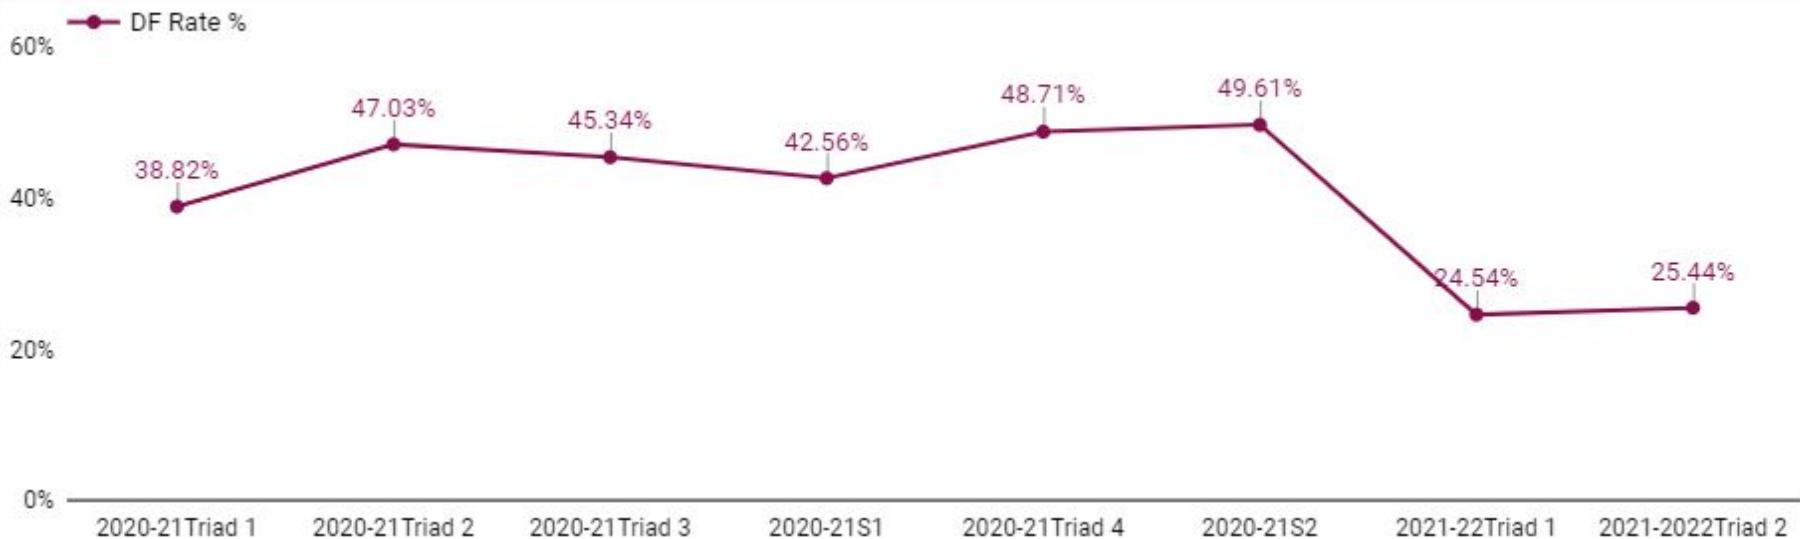

[What This Means ?](#)

7 day Testing Positivity Rate on Nov 11, 2020:

5.6%

7 day Testing Positivity rate on Nov 29, 2020:

8.1%

Covid 19 Updates Gladstone

During the month of November so far:

190 tests administered

1 positive case identified with an off campus test

0 cases of transmission

Unvaccinated winter athletes and employees testing weekly

Remember to get a flu shot!

Grade Trends 20-21 to 21-22 (9th graders)

Breakdown of DF Rate % by Semester

Grade Trends 20-21 to 21-22 (10th graders)

Breakdown of DF Rate % by Semester

Grade Trends 20-21 to 21-22 (11th graders)

Breakdown of DF Rate % by Semester

Grade Trends 20-21 to 21-22 (12th graders)

Breakdown of DF Rate % by Semester