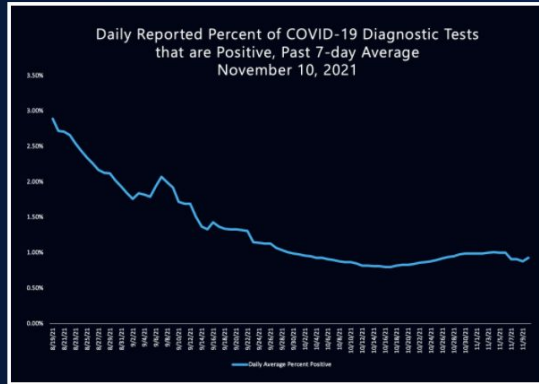

Covid 19 Updates in County of LA

Data through 6:00pm 11/16/2021

Testing

7-Day Daily Average: 157,226

Total Number of People Tested: 9,279,147

[What This Means ?](#)

Testing Positivity Rate

7-Day Daily Average: 0.93%

[What This Means ?](#)

7 day Testing Positivity Rate on Nov 11, 2020:

5.6%

7 day Testing Positivity rate on Nov 29, 2020:

8.1%

Covid 19 Updates Gladstone

During the month of November so far:

190 tests administered