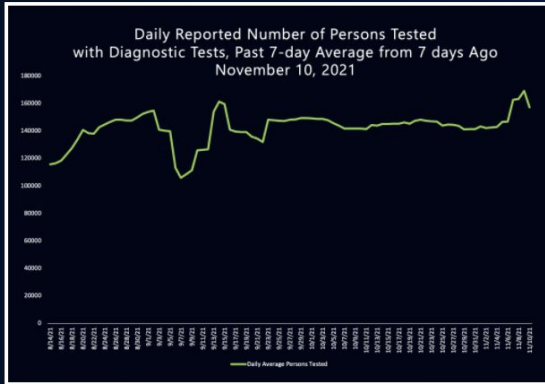

Covid 19 Updates in County of LA

Data through 6:00pm 11/16/2021

Testing

7-Day Daily Average: 157,226

Total Number of People Tested: 9,279,147

[What This Means ?](#)

Testing Positivity Rate

7-Day Daily Average: 0.93%

[What This Means ?](#)

7 day Testing Positivity Rate on Nov 11, 2020:

5.6%

7 day Testing Positivity rate on Nov 29, 2020:

8.1%

Covid 19 Updates Gladstone

During the month of November so far:

190 tests administered